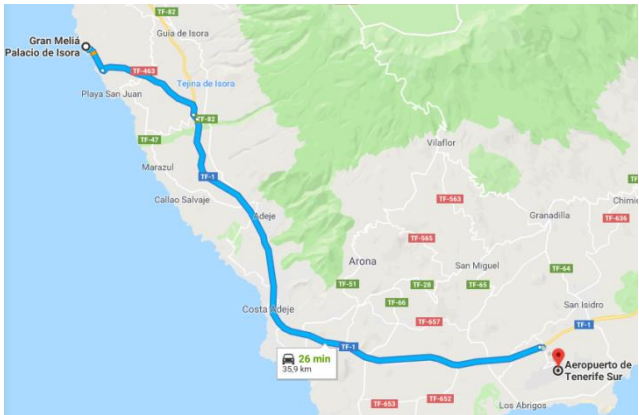

# LOCATION - Distinctive Luxury meets natural relaxation in Canary Islands

**GRAN MELIÁ**  
RESORT  
PALACIO DE ISORA  
TENERIFE • SPAIN

Tenerife North Airport (TFN)  
1 hour

Tenerife South Airport (TFS)  
30 minutes