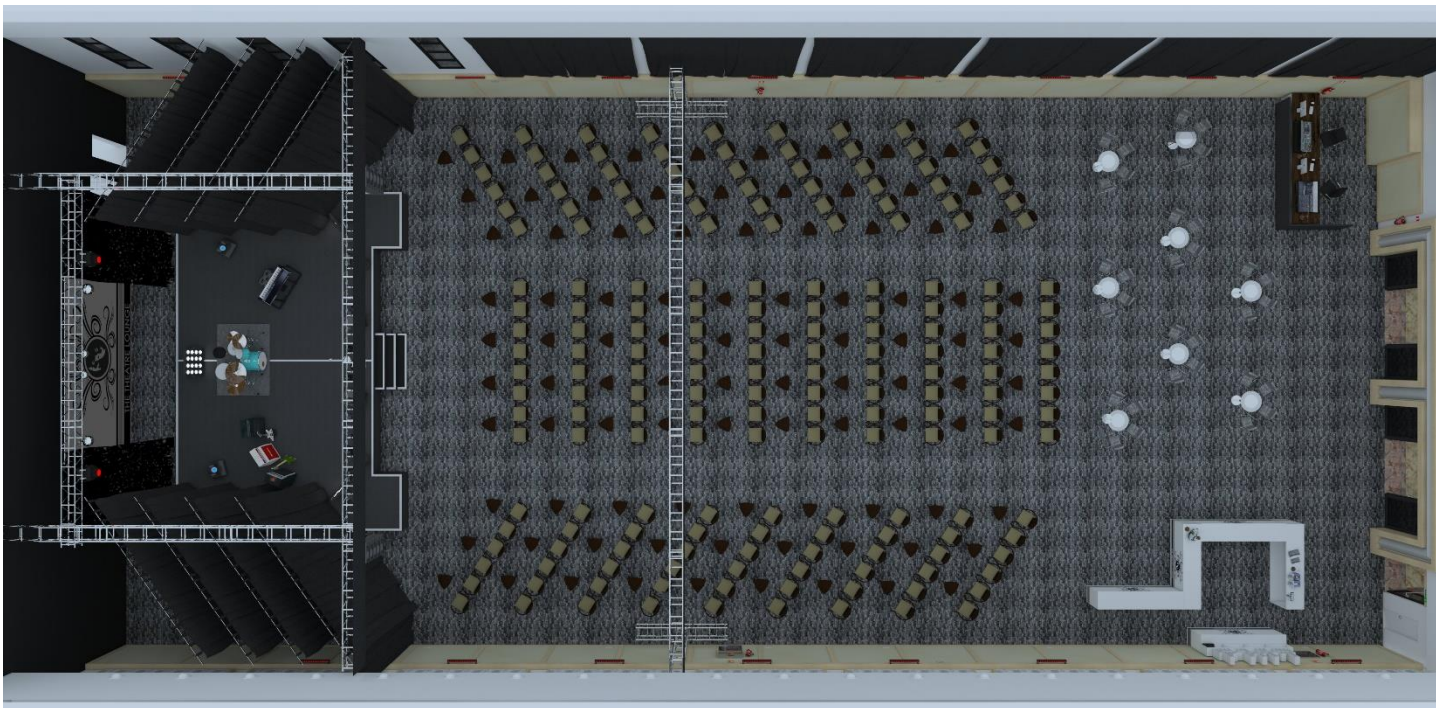

ATLAS THEATER

**Capacity up to 750 people (Theater set up)
500 people (Classroom set up)**

**Area: 900 m²
Height: 8 m**