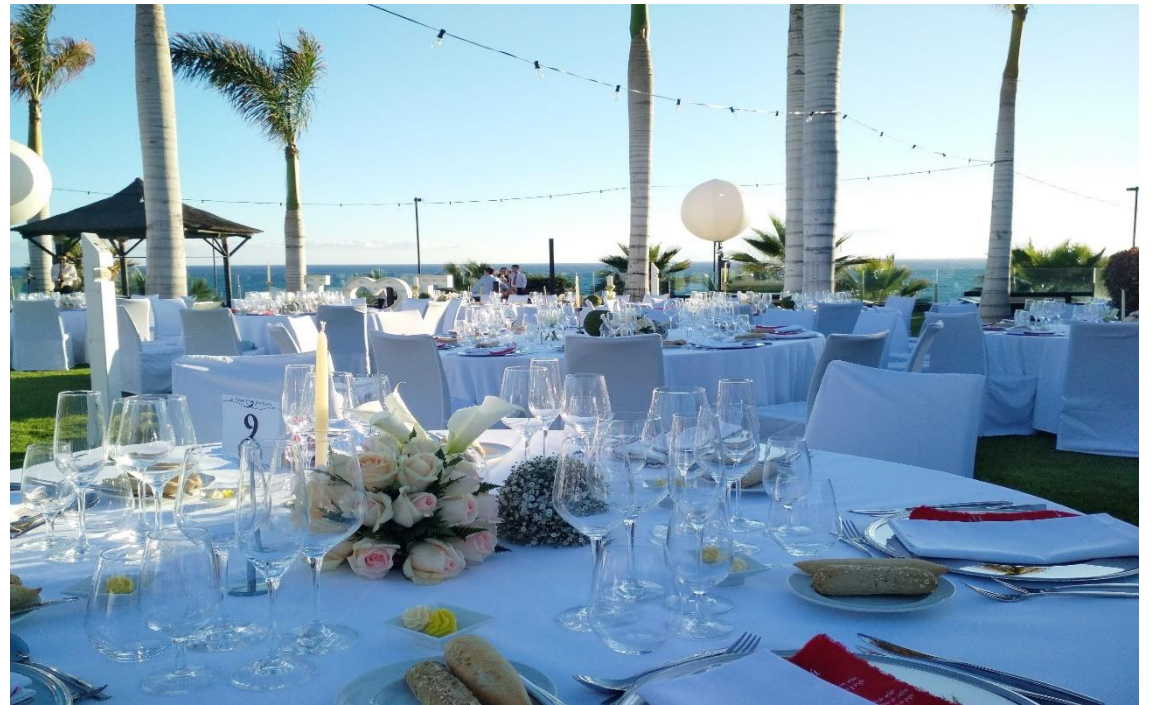

*La Terrace*  
AT REDLEVEL RESTAURANT

International and Spanish gourmet cuisine with the best views of sunset in front of the Gomera Island. (45 pax)

**LIQUID GARDEN**  
POOL & LOUNGE  
TENERIFE

An ideal atmosphere for RedLevel clients to enjoy a light lunch, snacks or cocktails. (100 pax)

## Outdoor venues